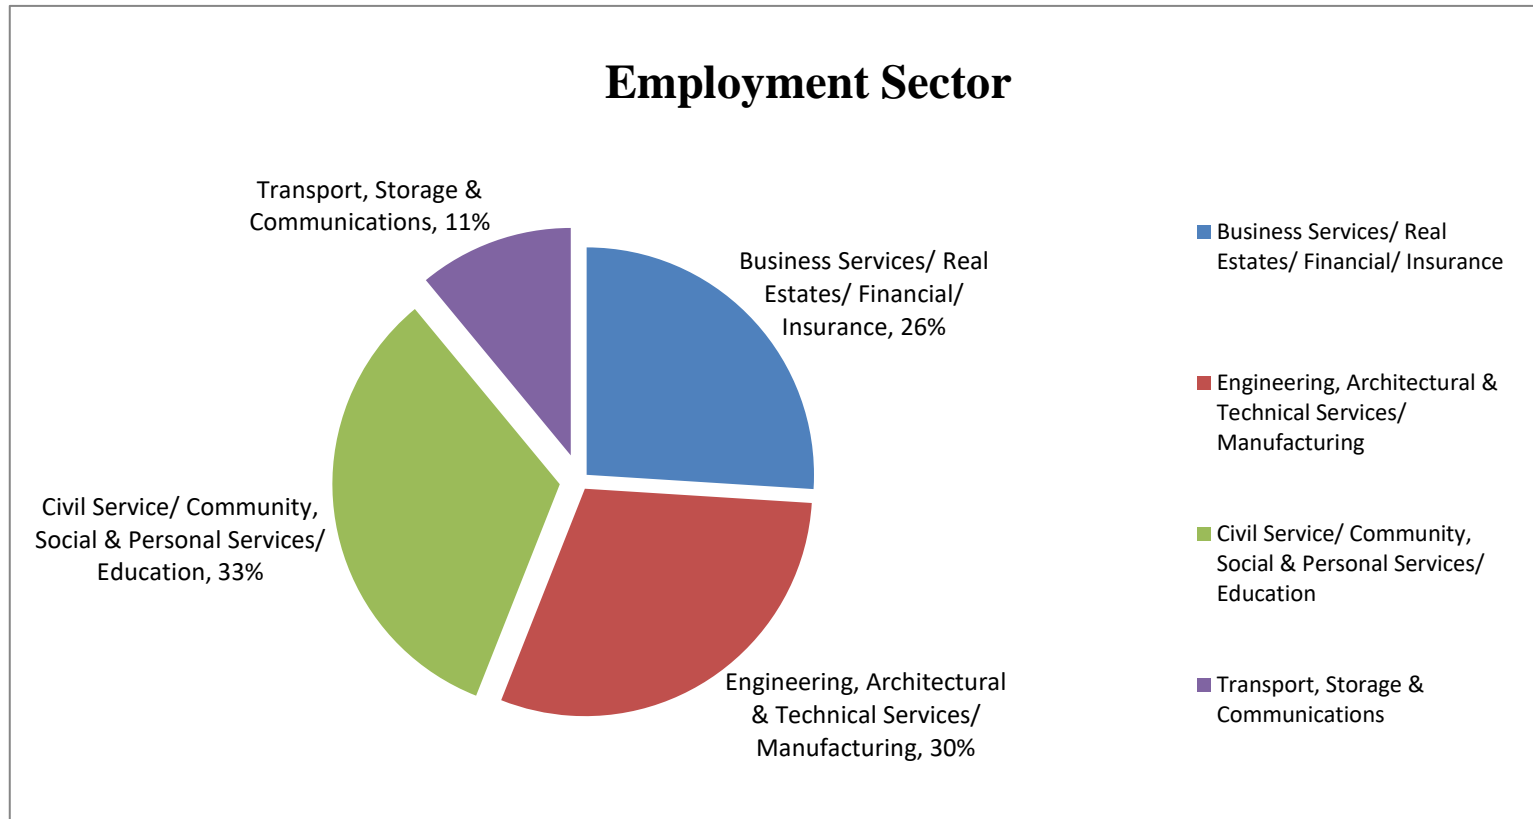

Graduate Employment Statistics of BEngCE 2018 Graduates

Cut-off date of the Survey: 31 December 2018